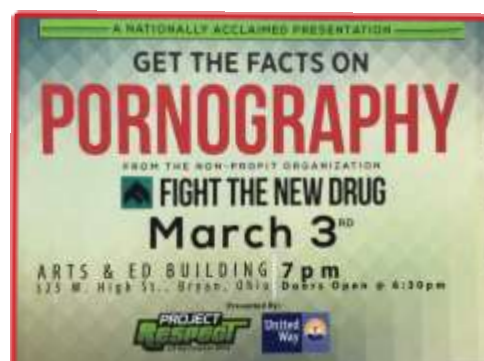

March 2016

SUN	MON	TUE	WED	THU	FRI	SAT
		1	2 Fusion	3 	4	5
6	7	8	9 Fusion	10	11	12
13	14	15	16 Fusion	17 	18	19
20	21	22	23 Fusion	24	25	26
27	28	29	30	31		

Pancake & Sausage supper fund raiser

March 3rd 5-7 PM